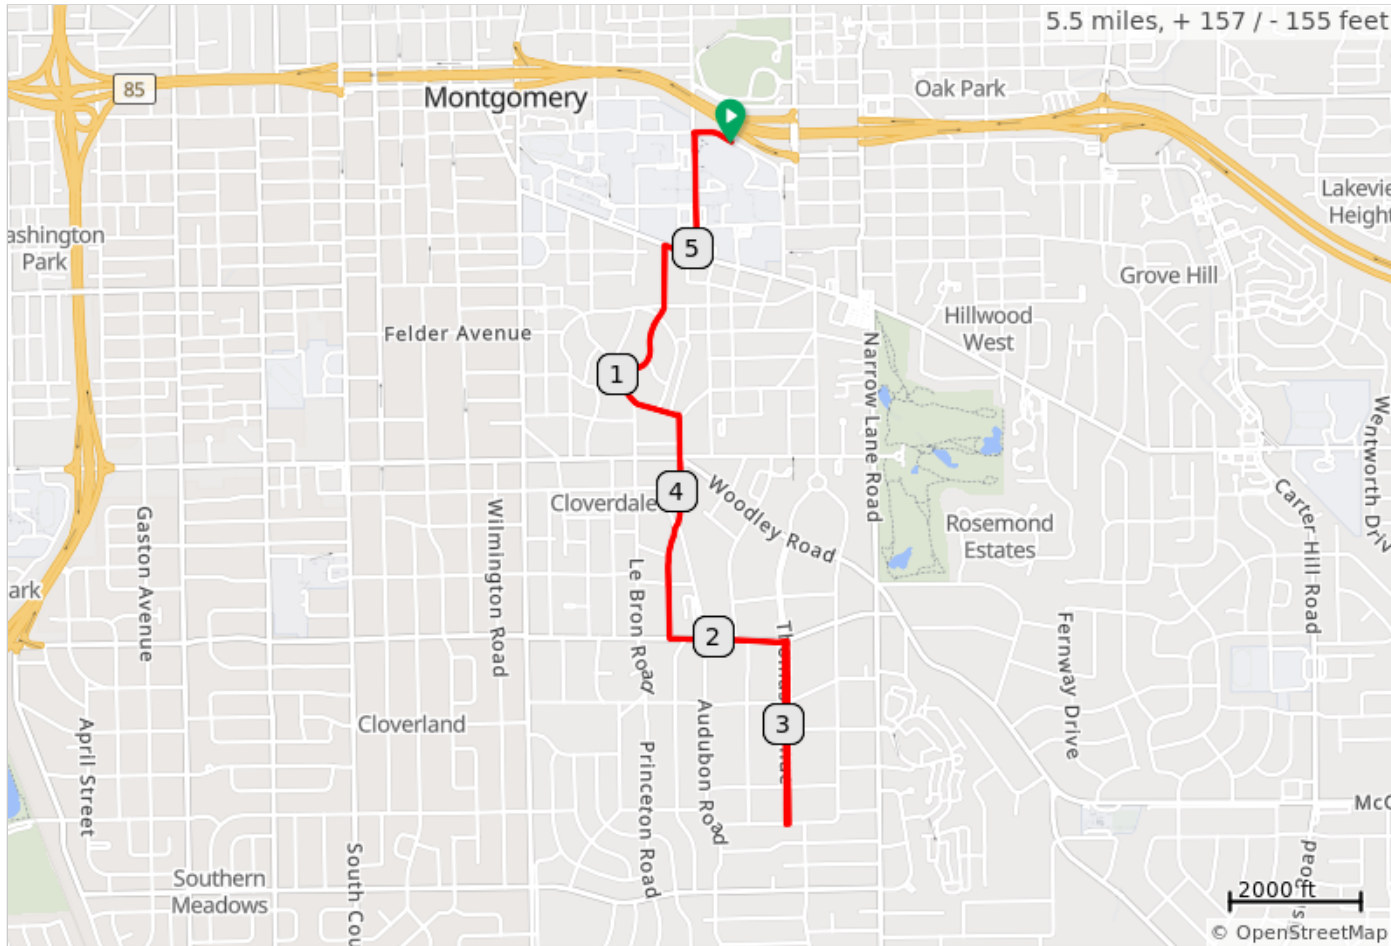

2023 Glassner Historic Neighborhood Ramble - 5.5

5.5 miles, 157 feet of climbing
** Follow BLUE & PINK road markings **

Start at the new ASU football stadium and go South to Old Cloverdale