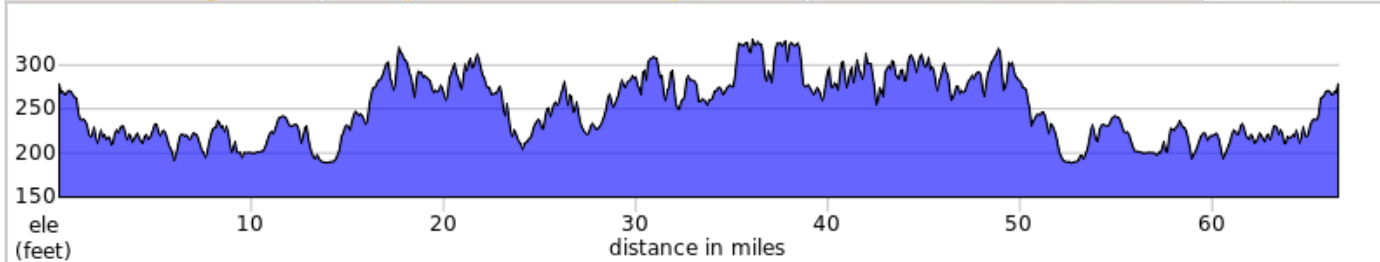

2023 Glassner Mad Metric - 67

66.5 miles
2,180 feet of climbing
** Follow GREEN & PINK road markings. **

Start @ the new ASU football stadium & go South to Pintlala

5 REST STOPS
RS1 @ 8.5 (Covenant Ministries)
RS2 @ 17.0 (Snowdown UMC, 8.5 from RS1)
RS3 @ 25.4 (Pintlala Baptist, 8.4 from RS2)
RS4 @ 36.9 (Pleasant Hill AME Zion, 11.5 from RS3)
RS5 @ 49.4 (Snowdown UMC, 12.5 from RS4)
FINISH @ 66.5 (17.1 from RS5)

- A. Rest Stop #1
- B. Rest Stop #2 & #5
- C. Rest Stop #3
- D. Rest Stop D