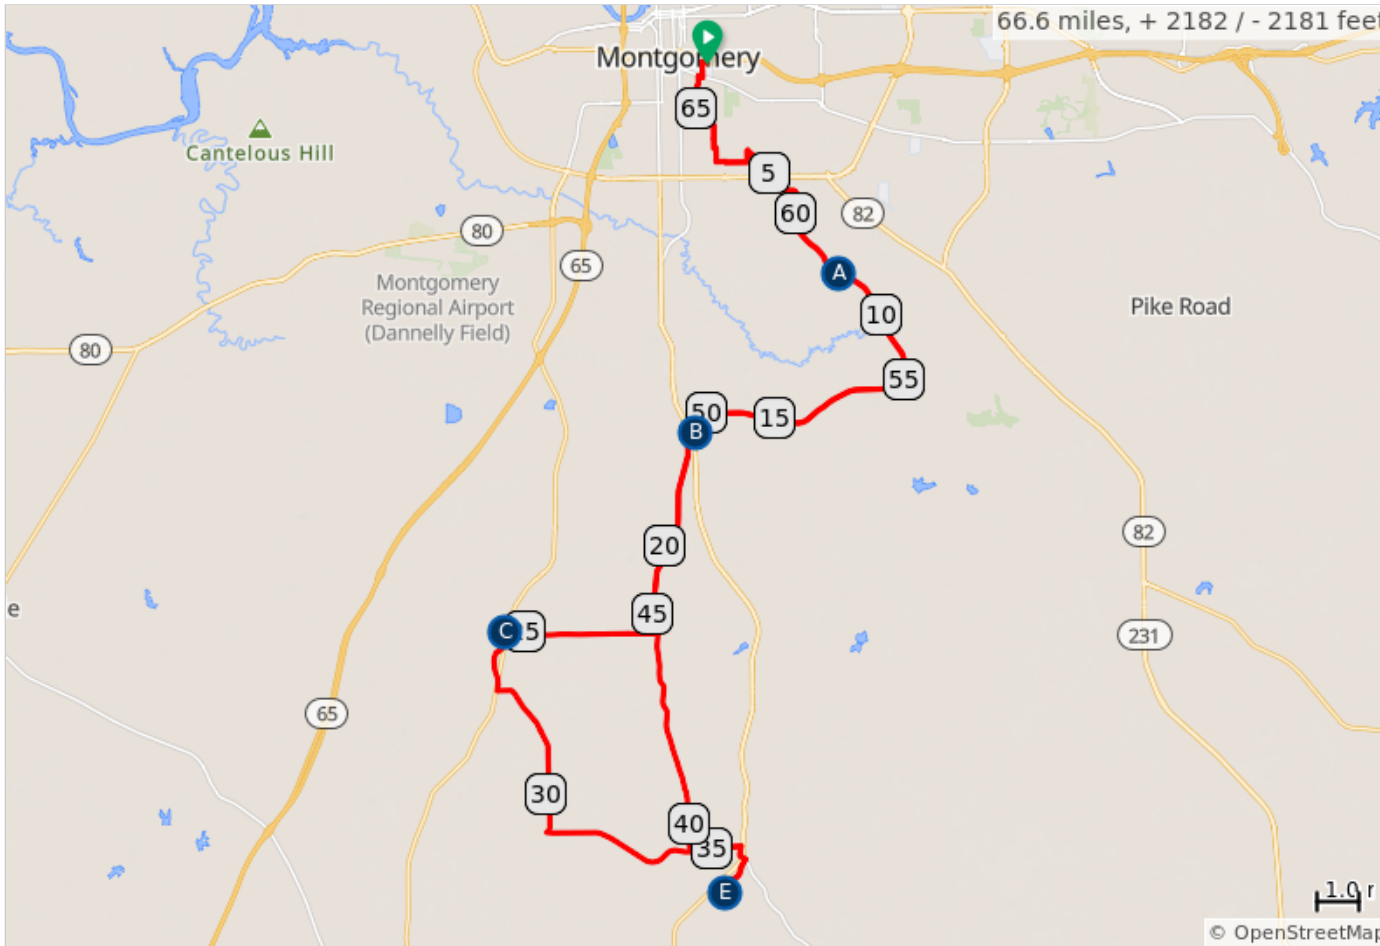

2023 Glassner Mad Metric - 67

66.5 miles
2,180 feet of climbing
** Follow GREEN & PINK road markings. **

Start @ the new ASU football stadium & go South to Pintlala

5 REST STOPS
RS1 @ 8.5 (Covenant Ministries)
RS2 @ 17.0 (Snowdown UMC, 8.5 from RS1)
RS3 @ 25.4 (Pintlala Baptist, 8.4 from RS2)
RS4 @ 36.9 (Pleasant Hill AME Zion, 11.5 from RS3)
RS5 @ 49.4 (Snowdown UMC, 12.5 from RS4)
FINISH @ 66.5 (17.1 from RS5)

- A. Rest Stop #1
- B. Rest Stop #2 & #5
- C. Rest Stop #3
- D. Rest Stop D