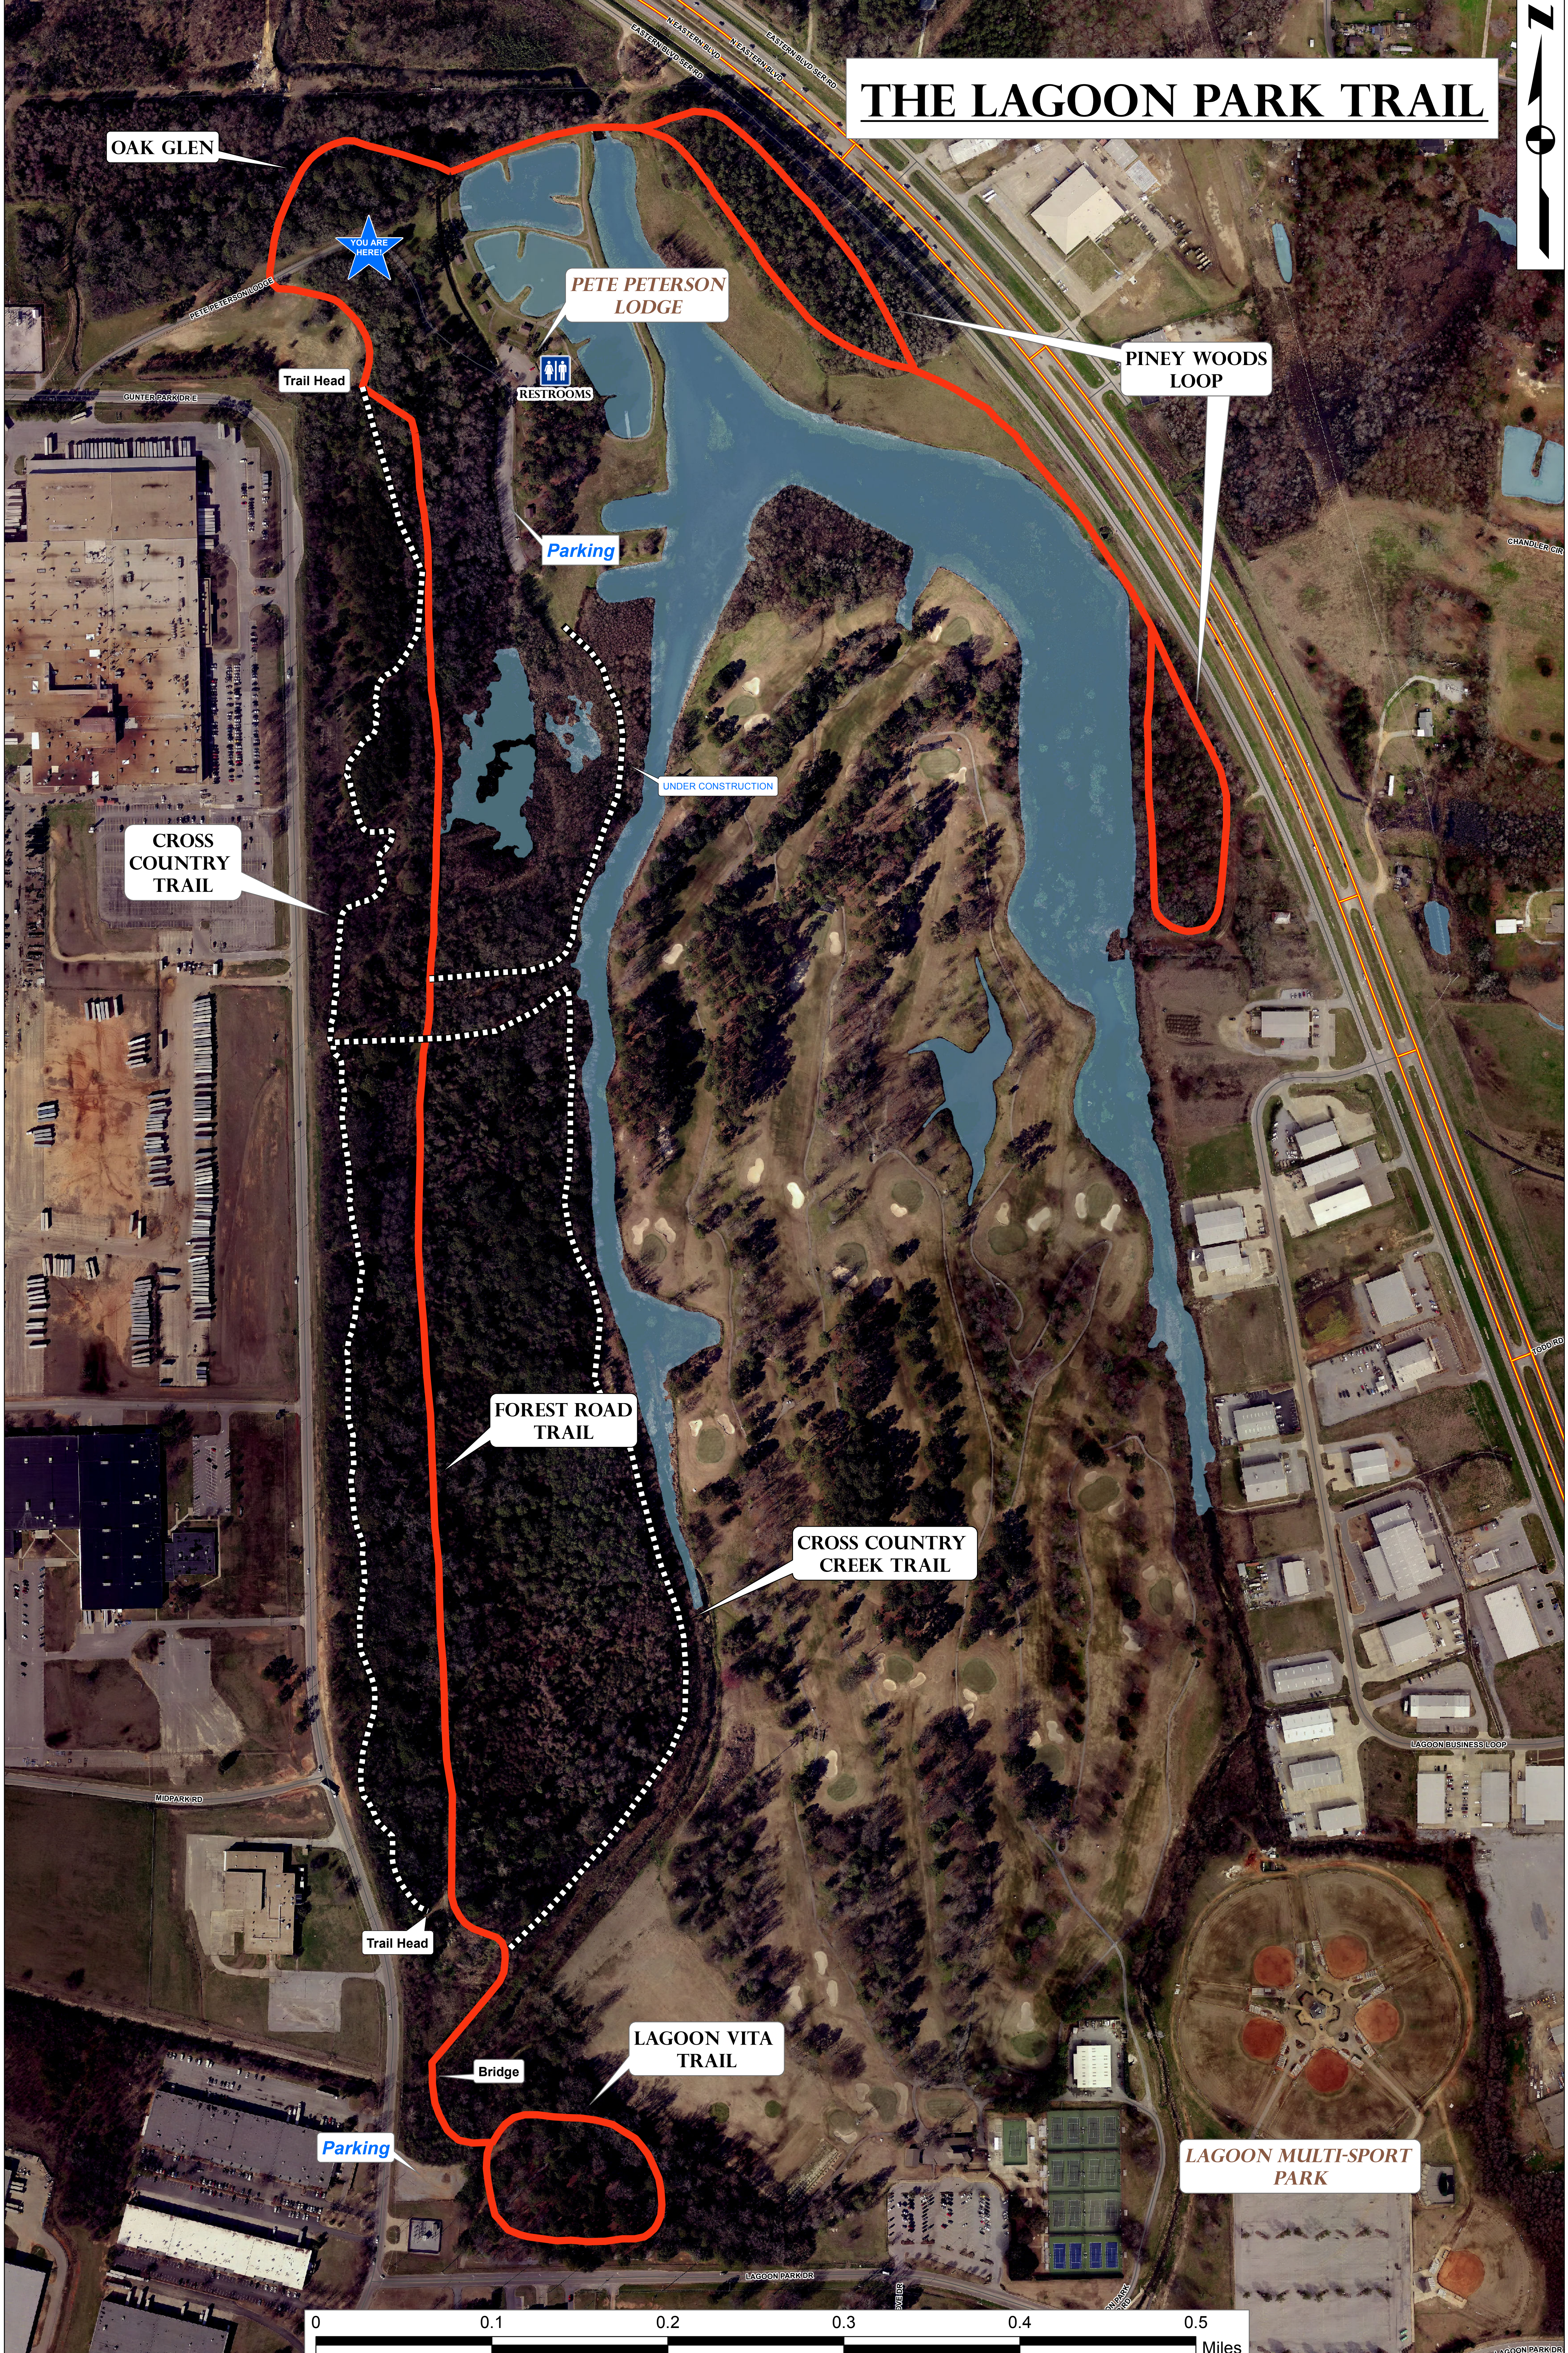

# THE LAGOON PARK TRAIL

OAK GLEN

Trail Head

PETE PETERSON LODGE

RESTROOMS

Parking

PINEY WOODS LOOP

CROSS COUNTRY TRAIL

UNDER CONSTRUCTION

FOREST ROAD TRAIL

CROSS COUNTRY CREEK TRAIL

Trail Head

Bridge

LAGOON VITA TRAIL

Parking

LAGOON MULTI-SPORT PARK