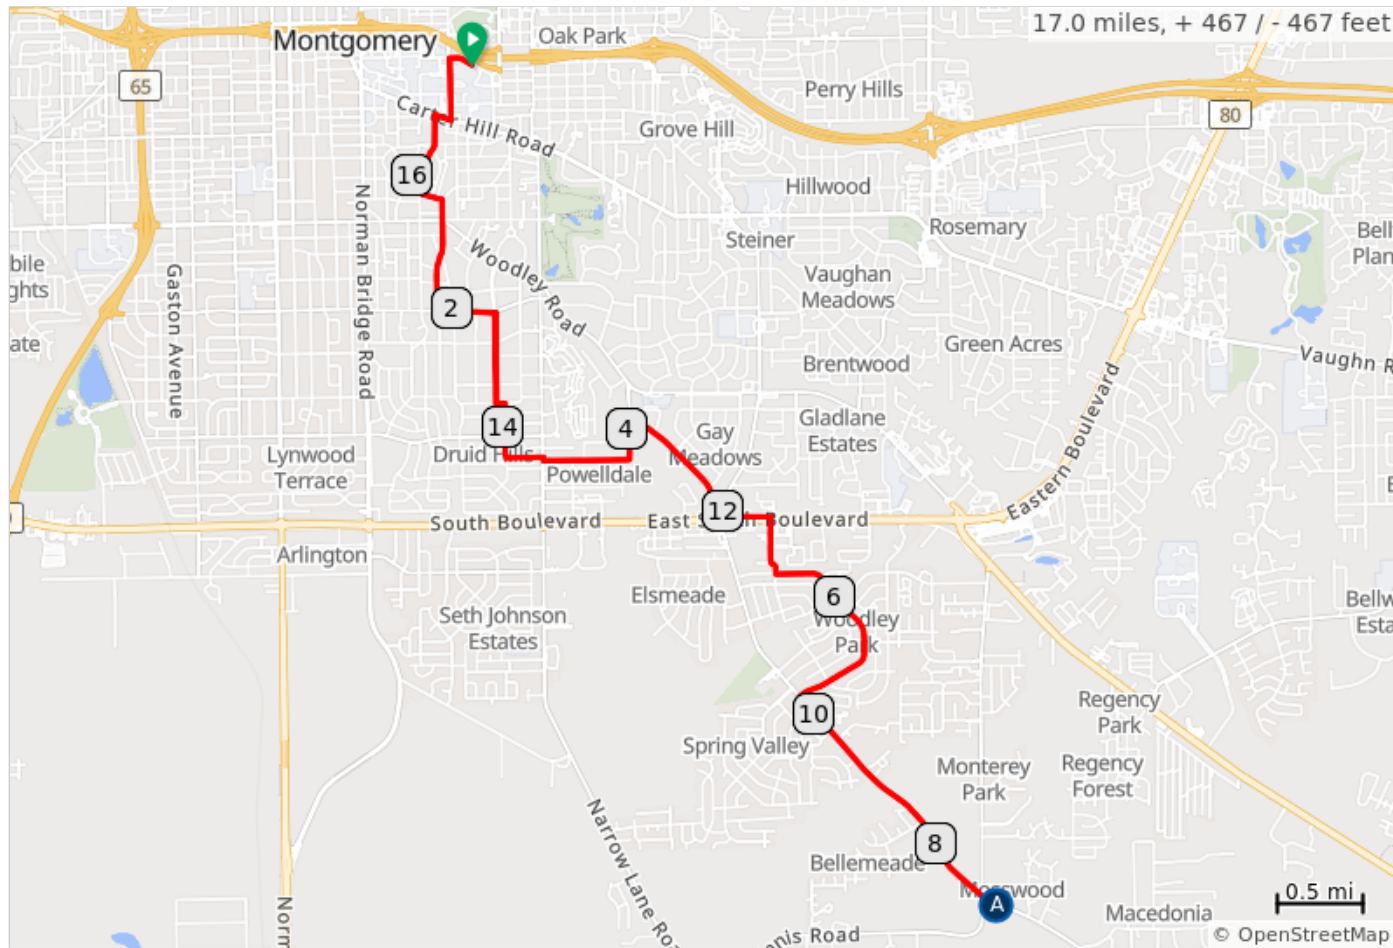

# 2023 Glassner Cruisin' in the City - 17

17.0 miles, 474 feet of climbing  
\*\* Follow BLUE & PINK road markings \*\*

Start at the new ASU football stadium and go South to Pintlala

1 REST STOP  
RS1 @ 8.5 (Covenant Ministries)  
FINISH @ 17.0 (8.5 miles from RS1)

A. Rest Stop 1 Church