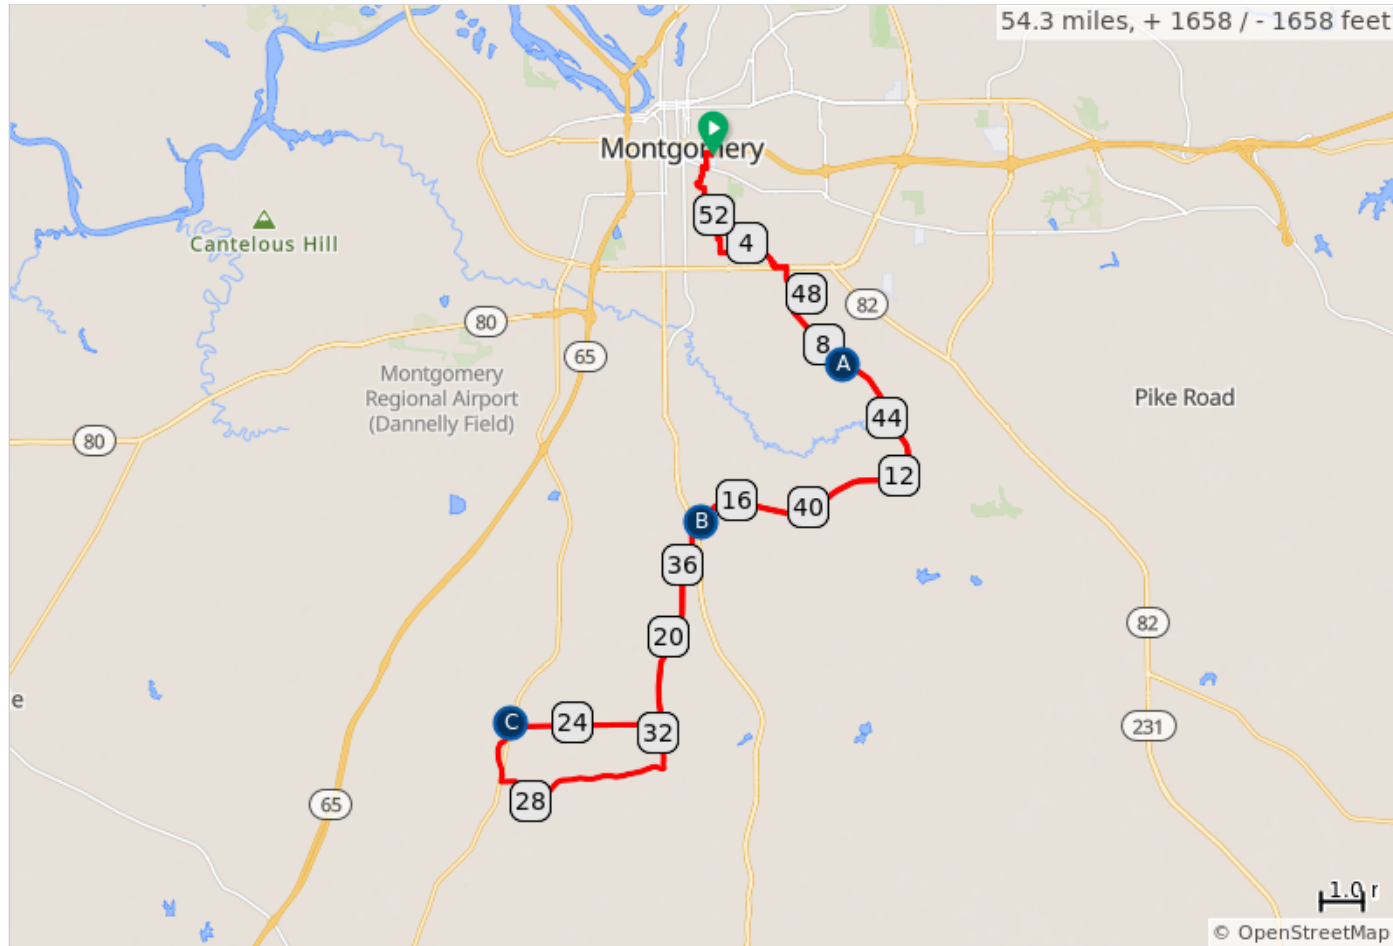

2023 Glassner Fabulous Fifties - 54

54.3 miles
1,659 feet of climbing
** Follow ORANGE & PINK road markings **

Start at the new ASU football stadium and go South to Snowdown

4 REST STOPS
RS1 @ 8.5 (Covenant Ministries)
RS2 @ 17.0 (Snoudown UMC, 8.5 miles from RS1)
RS3 @ 25.5 (Pintlala Baptist Church, 8.5 miles from RS2)
RS4 @ 37.1 (Snoudown UMC, 11.6 miles from RS3)
FINISH @ 54.3 (17.2 miles from RS4)

A. Rest Stop #1

B. Rest Stop #2 & #4

C. Rest Stop #3