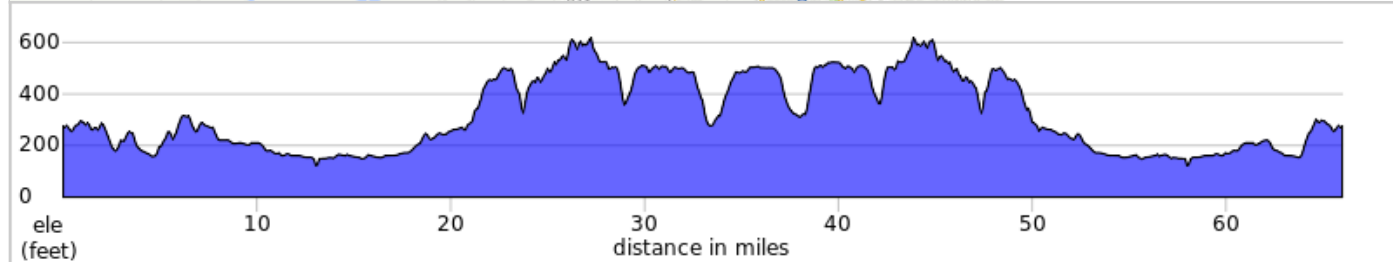

2018 Glassner Mad Metric (66.0)

66.0 miles, 2,852 feet of climbing
** Follow GREEN road markings **

- 3 Store Stops @ 17.9, 32.3, 53.0
- 5 REST STOPS
- RS1 @ 9.5 mi - Calvary Assembly of God Church
- RS2 @ 18.2 mi - Millbrook Presbyterian Church (8.7 from RS1)
- RS3 @ 31.0 mi - Stony Point Church of Christ (12.8 from RS2)
- RS4 @ 40.2 mi - Stony Point Church of Christ (9.2 from RS3)
- RS5 @ 53.0 mi - Millbrook Presbyterian Church (12.8 from RS4)
- FINISH @ 66.1 (13.1 from RS5)

- A. Rest Stop 1
- B. Rest Stop 2 and 5
- C. Rest Stop 3 and 4