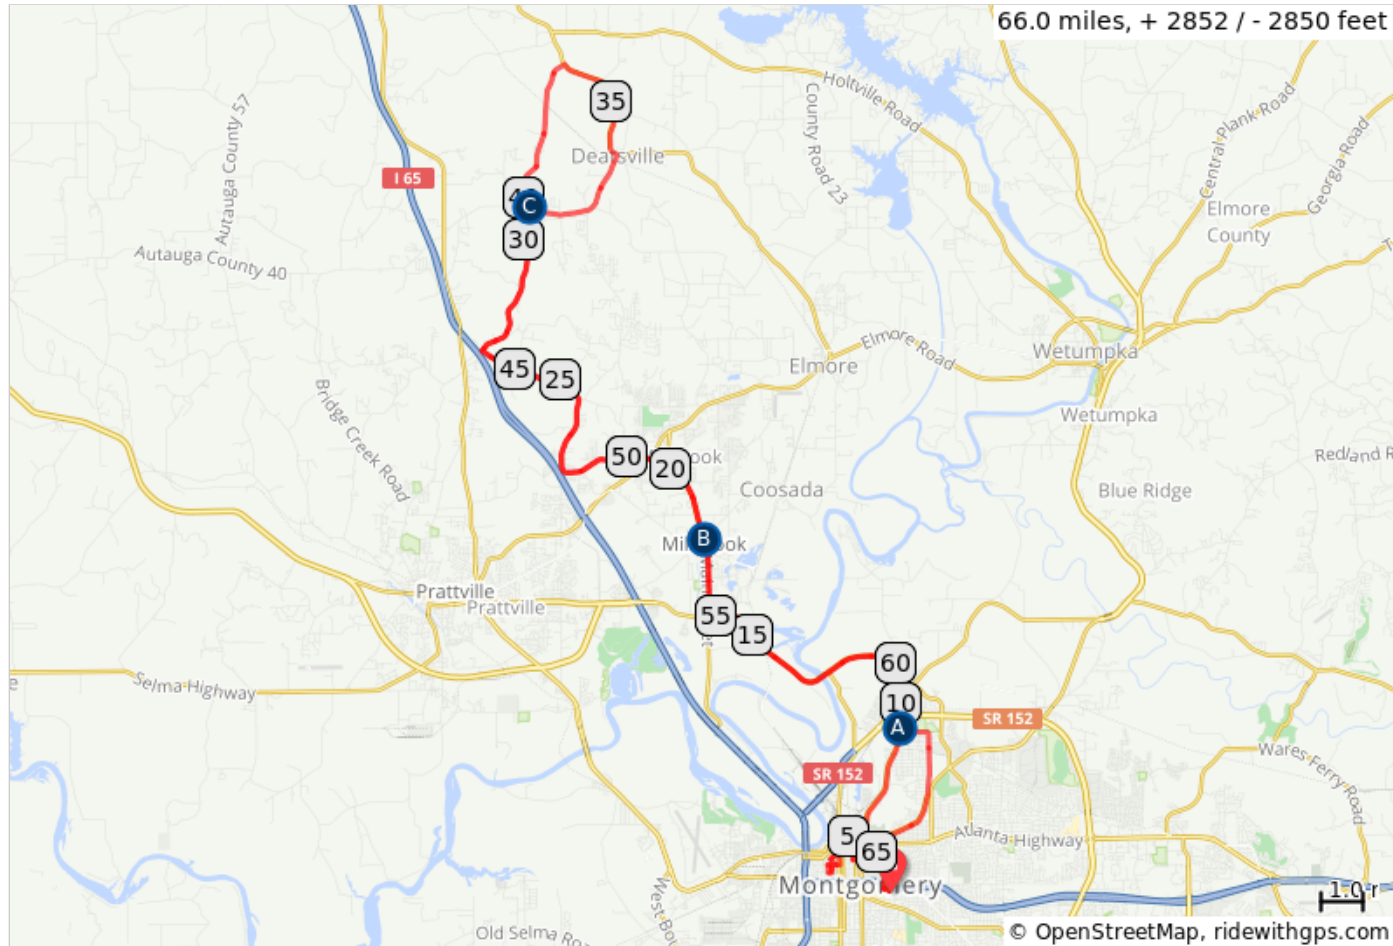

2018 Glassner Mad Metric (66.0)

66.0 miles, 2,852 feet of climbing
** Follow GREEN road markings **

- 3 Store Stops @ 17.9, 32.3, 53.0
- 5 REST STOPS
- RS1 @ 9.5 mi - Calvary Assembly of God Church
- RS2 @ 18.2 mi - Millbrook Presbyterian Church (8.7 from RS1)
- RS3 @ 31.0 mi - Stony Point Church of Christ (12.8 from RS2)
- RS4 @ 40.2 mi - Stony Point Church of Christ (9.2 from RS3)
- RS5 @ 53.0 mi - Millbrook Presbyterian Church (12.8 from RS4)
- FINISH @ 66.1 (13.1 from RS5)

- A. Rest Stop 1
- B. Rest Stop 2 and 5
- C. Rest Stop 3 and 4