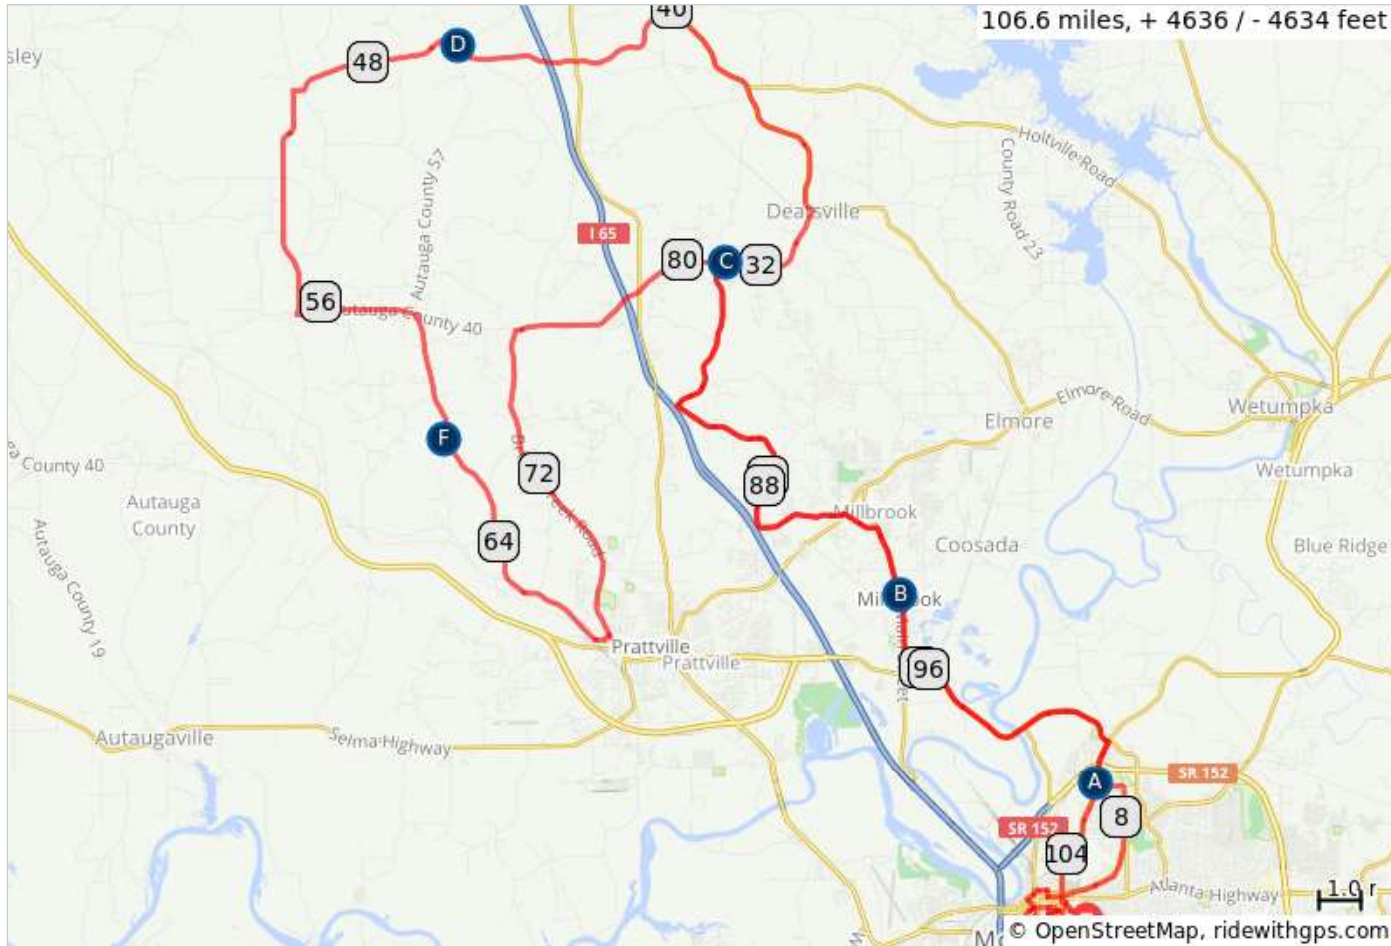

2018 Glassner River Region 100 (106.6)

106.6 miles, 4,636 feet of climbing
** Follow WHITE road markings **

6 Store Stops @ 18, 32.4, 40.1, 58.2, 78.7, and 93.6

7 REST STOPS

- RS1 @ 9.5 mi - Calvary Assembly of God Church
- RS2 @ 18.3 mi - Millbrook Presbyterian Church (8.8 from RS1)
- RS3 @ 31.1 mi - Stony Point Church of Christ (12.8 from RS2)
- RS4 @ 45.8 mi - New Prospect Church (14.7 from RS3)
- RS5 @ 61.2 mi - Friendship Church (15.4 from RS4)
- RS6 @ 80.8 mi - Stony Point Church of Christ (19.6 from RS5)
- RS7 @ 93.5 mi - Millbrook Presbyterian Church (12.7 from RS6)
- FINISH @ 106.6 (13.1 from RS7)