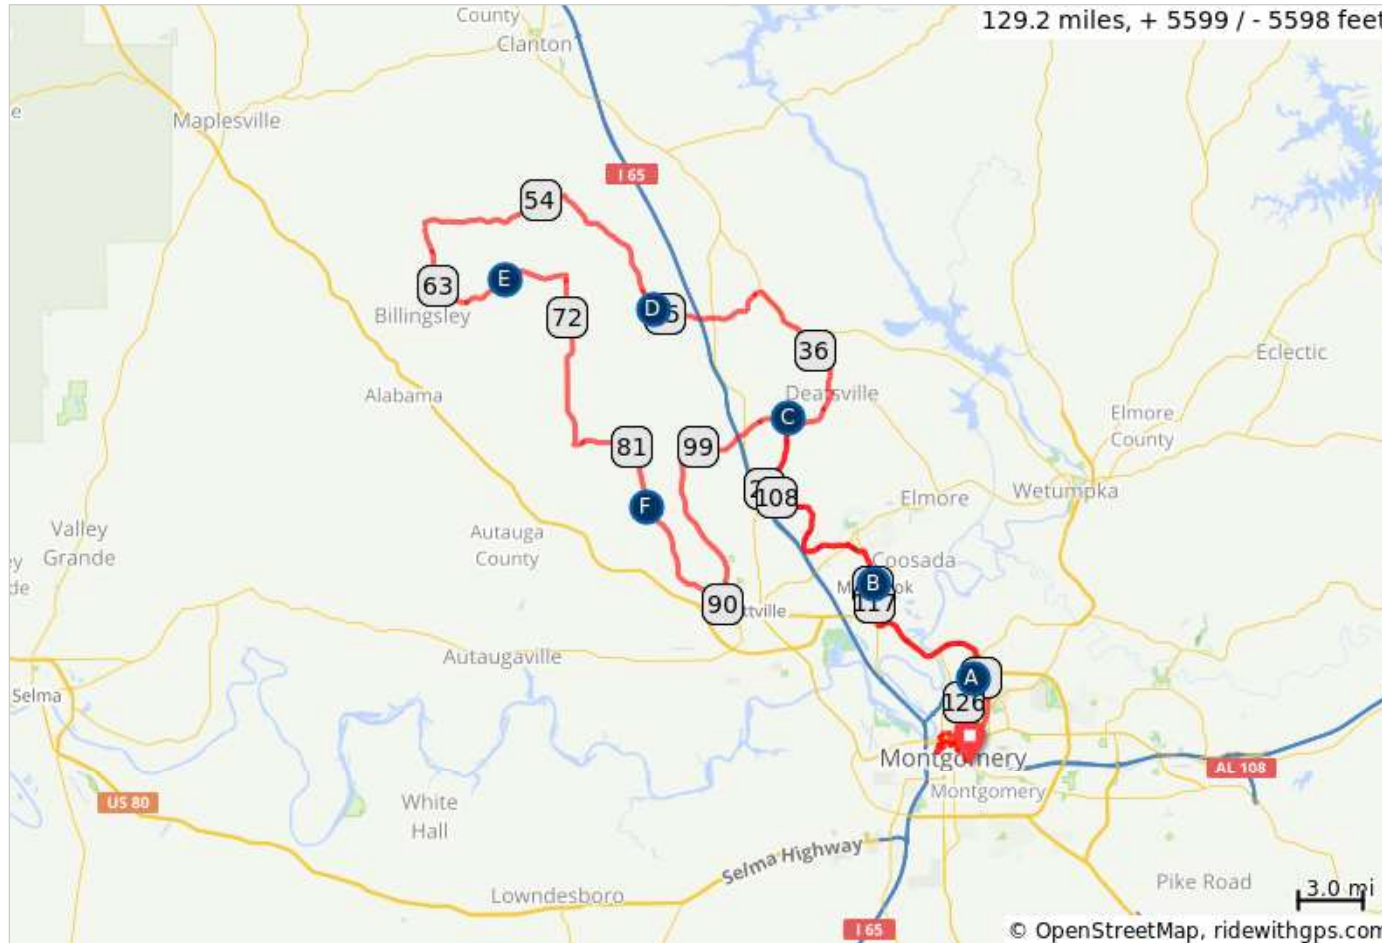

2018 Glassner River Region 200K (129.2)

129.2 miles, 5,599 feet of climbing
 ** Follow RED road markings
 **

6 Store Stops @ 18, 32.4, 53.9, 80.7, 101.3, 116.2
 8 REST STOPS
 RS1 @ 9.6 mi - Calvary Assembly of God Church
 RS2 @ 18.3 mi - Millbrook Presbyterian Church (8.7 from RS1)
 RS3 @ 31.1 mi - Stony Point Church of Christ (12.8 from RS2)
 RS4 @ 45.8 mi - New Prospect Church (14.7 from RS3)
 RS5 @ 66.9 mi - Indian Grave Baptist Church (21.1 from RS4)
 RS6 @ 83.7 mi - Friendship Church (16.8 from RS5)
 RS7 @ 103.4 mi - Stony Point Church of Christ (19.7 from RS6)
 RS8 @ 116.1 mi - Millbrook Presbyterian Church (12.7 from RS7)
 FINISH @ 129.2 (13.1 from RS8)