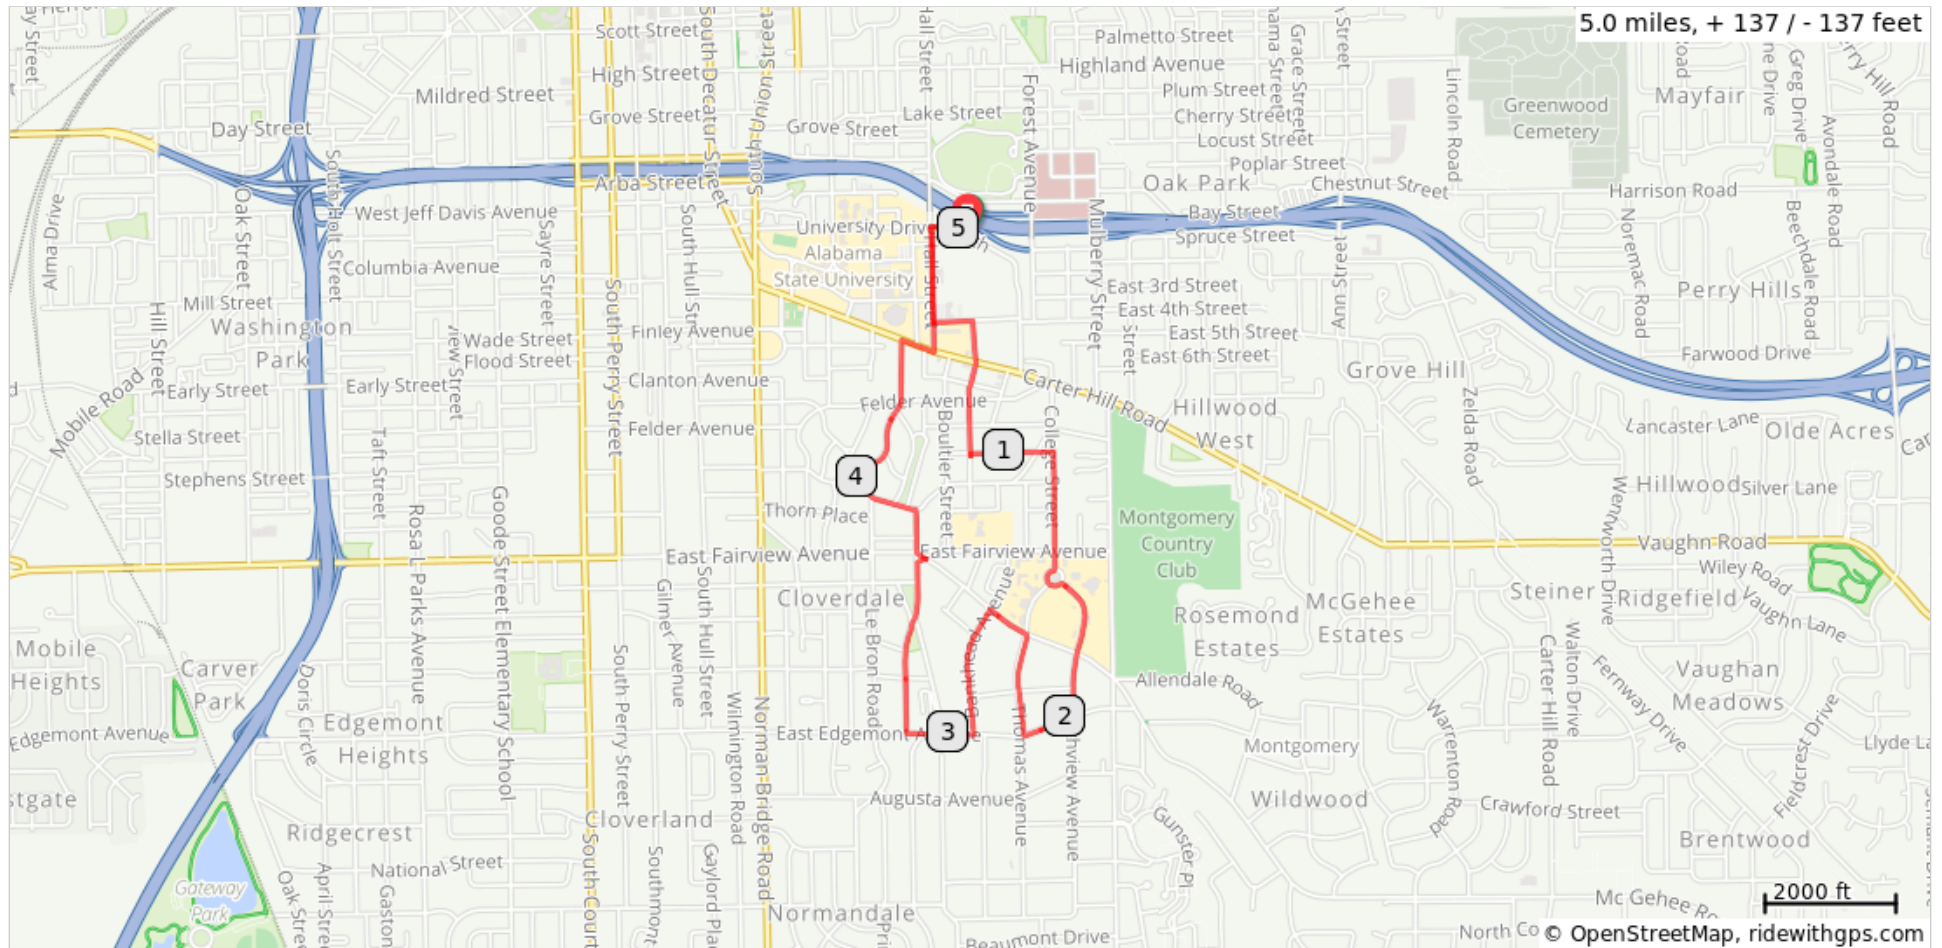

2019 Glassner Historic Neighborhood Ramble

SAG (334) 399-9115 or 271-5465 — MEDICAL EMERGENCY 911 or (334) 832-1328