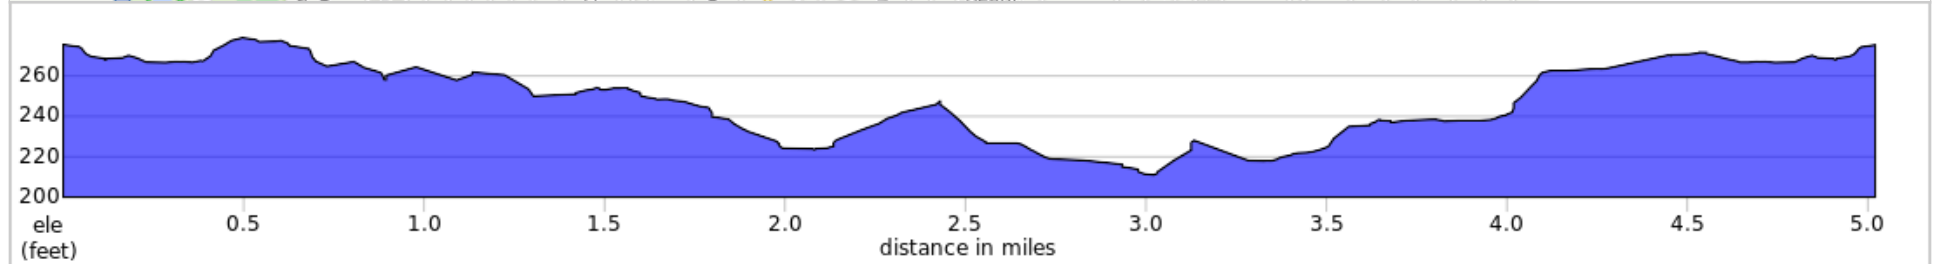

2019 Glassner Historic Neighborhood Ramble

SAG (334) 399-9115 or 271-5465 — MEDICAL EMERGENCY 911 or (334) 832-1328