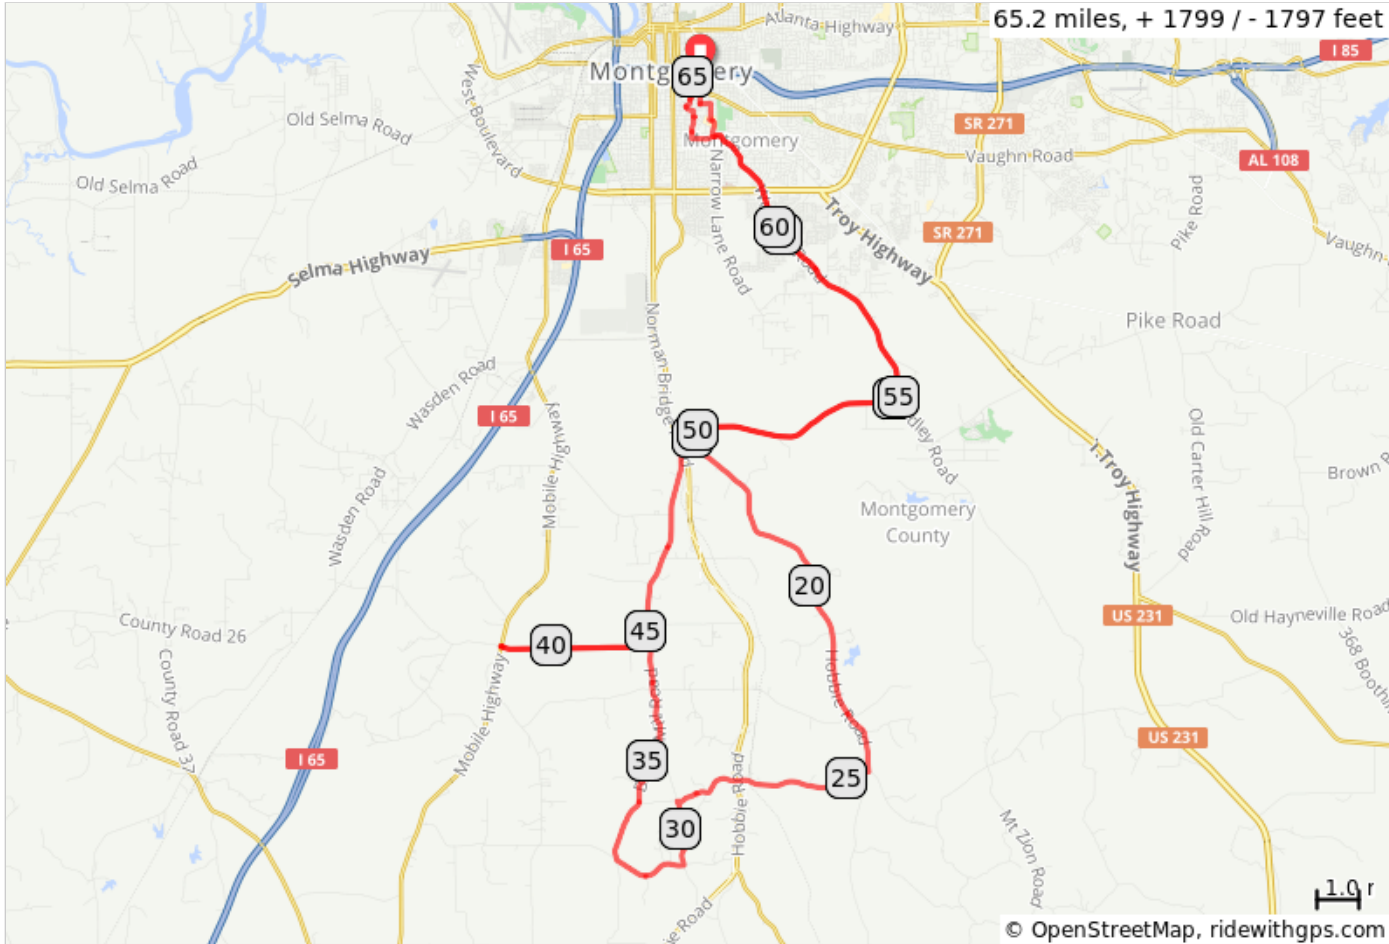

# 2019 Glassner Mad Metric

Start at the new ASU football stadium and go South to Pintlala

RS1 @ 15.1 (Snowdoun UMC)