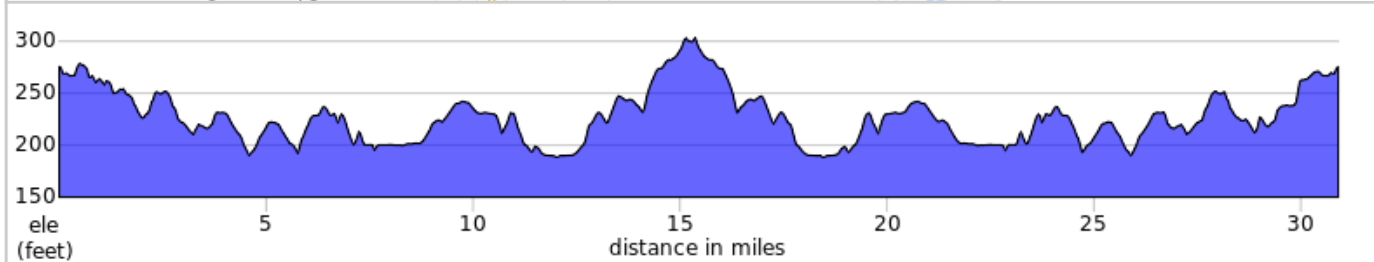

2019 Glassner Smell the Roses

Start at the new ASU football stadium and go South to Pintlala

RS1 @ 15.1 (Snowdoun UMC)

SAG (334) 399-9115 or 271-5465 — MEDICAL EMERGENCY 911 or (334) 832-1328