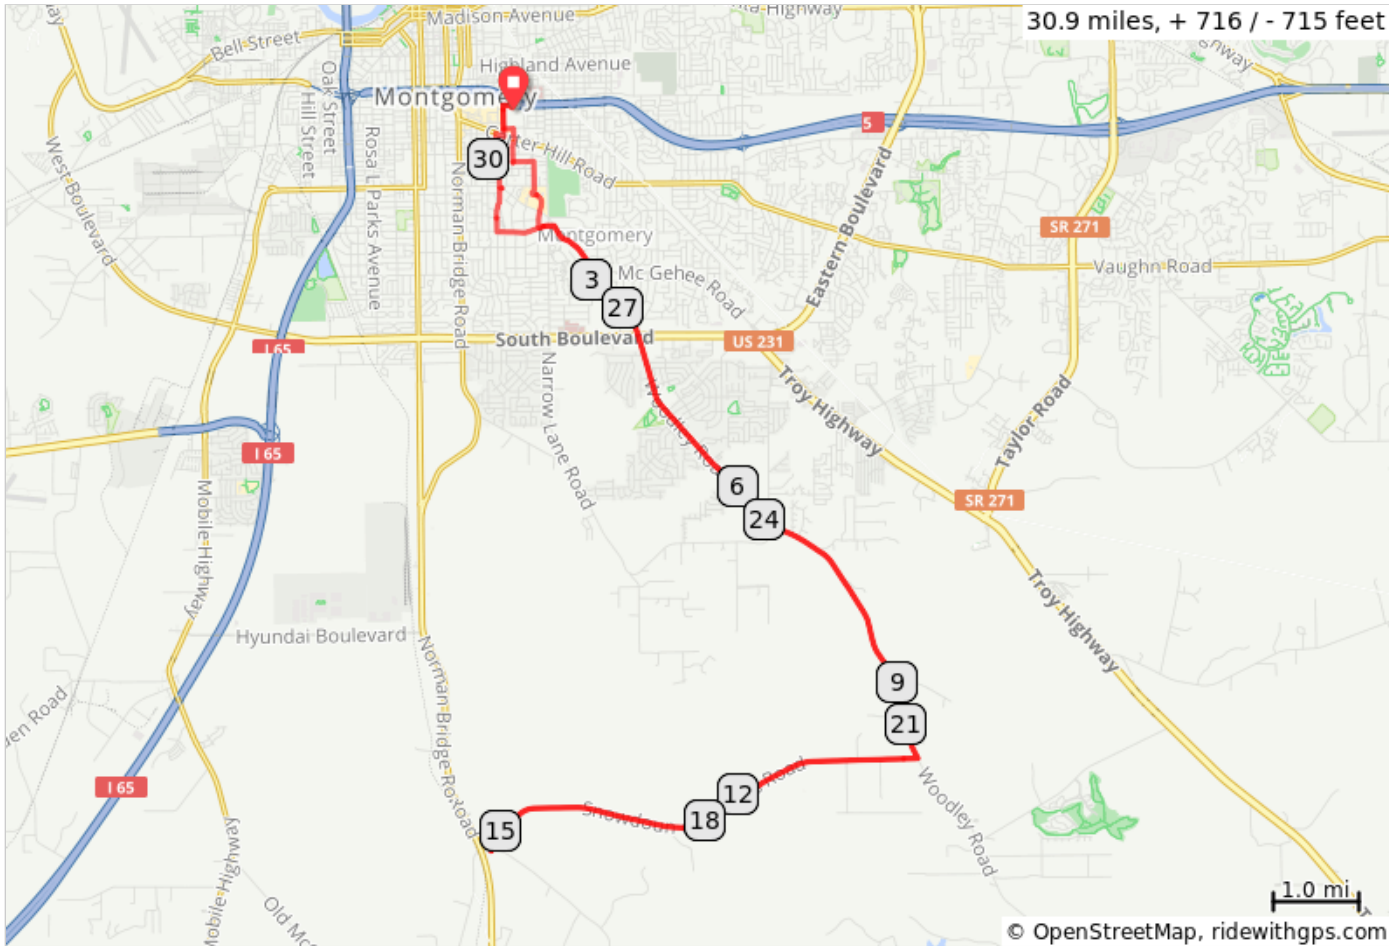

2019 Glassner Smell the Roses

Start at the new ASU football stadium and go South to Pintlala

RS1 @ 15.1 (Snowdoun UMC)

SAG (334) 399-9115 or 271-5465 — MEDICAL EMERGENCY 911 or (334) 832-1328