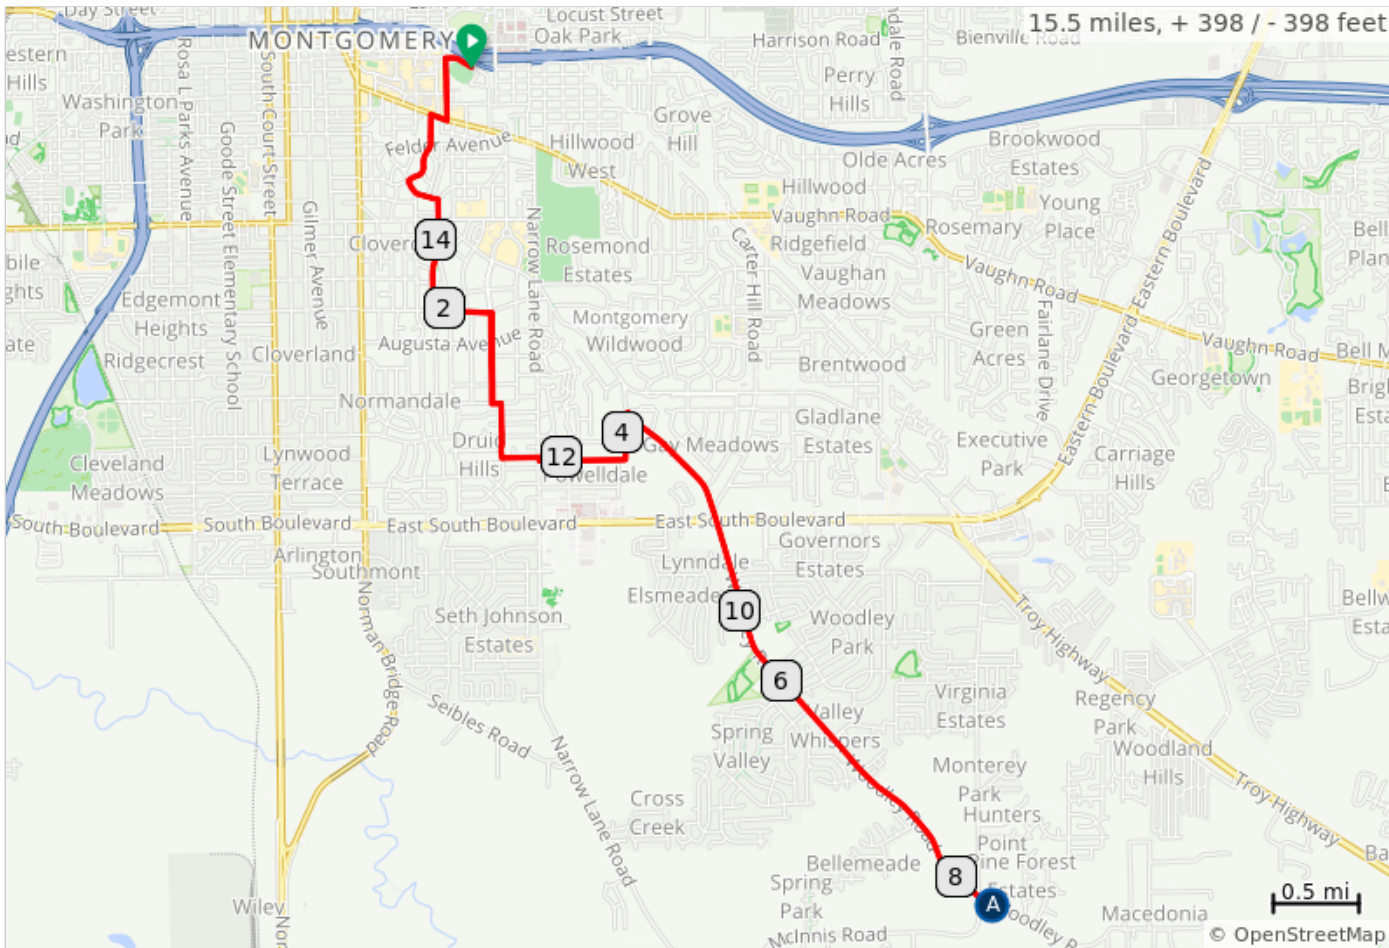

2021 Glassner Cruisin' in the City

15.5 miles, 398 feet of climbing
** Follow BLUE & PINK road markings **

Start at the new MBC Office and go South towards Snowdon

1 REST STOP
RS1 @ 7.8 (Covenant Ministries)
FINISH @ 15.5 (7.7 miles from RS1)

A. Rest Stop 1 Church