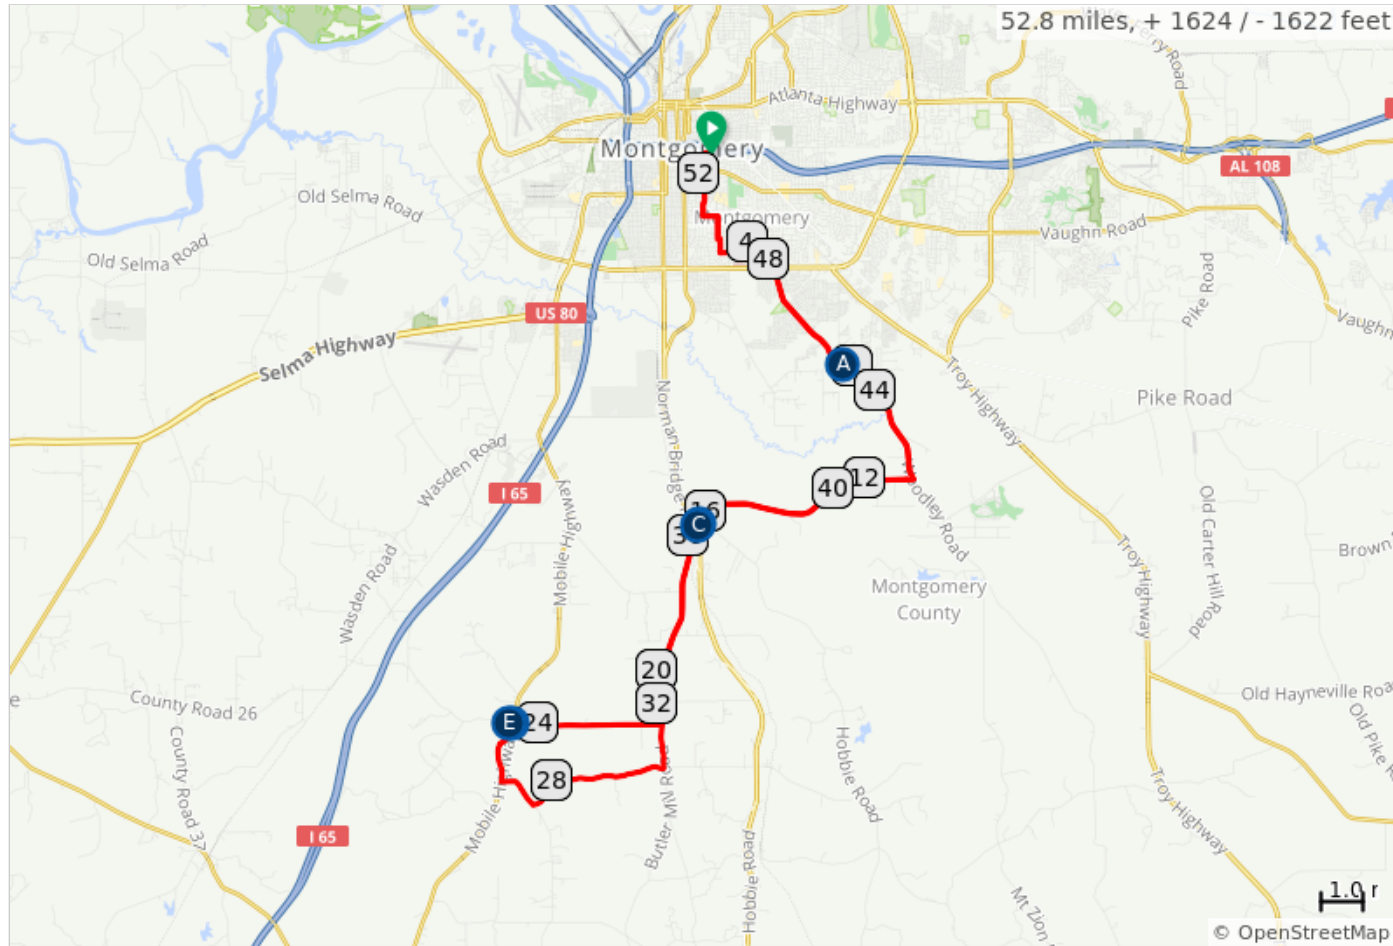

2021 Glassner Fabulous Fifties

52.8 miles, 1,624 feet of climbing
 ** Follow ORANGE & PINK road markings. **

Start @ new ASU football stadium & go South to Pintlala

4 REST STOPS, 3 STORE STOPS
 RS1 @ 7.7 (Covenant Ministries)
 RS2 @ 16.3 (Snowdown UMC, 8.6 from RS1)
 RS3 @ 24.7 (Pintlala Baptist, 8.4 from RS2)
 RS4 @ 36.4 (Snowdown UMC, 11.7 from RS3)
 FINISH @ 52.8 (16.4 from RS4)

- A. RS #1 Church
- B. Rest Stop #2 Church (Going OUT) & #4 (Coming BACK)
- C. Store Stop 1 & 3
- D. Store Stop 2
- E. Rest Stop #3 Church