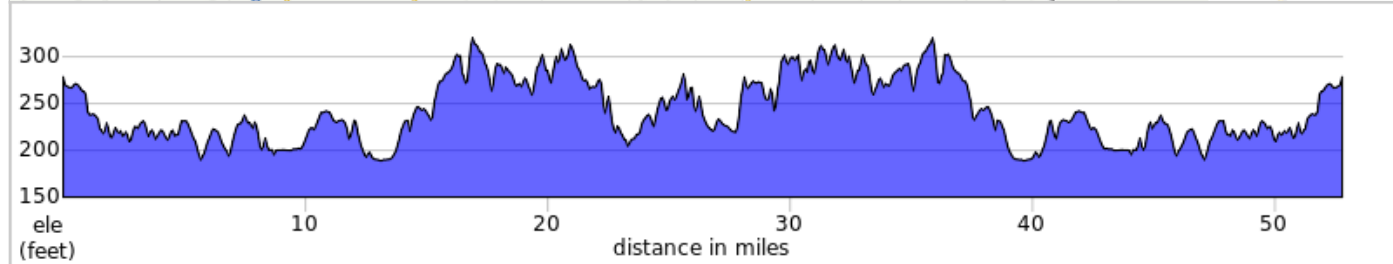

2021 Glassner Fabulous Fifties

52.8 miles, 1,624 feet of climbing
 ** Follow ORANGE & PINK road markings. **

Start @ new ASU football stadium & go South to Pintlala

4 REST STOPS, 3 STORE STOPS
 RS1 @ 7.7 (Covenant Ministries)
 RS2 @ 16.3 (Snowdown UMC, 8.6 from RS1)
 RS3 @ 24.7 (Pintlala Baptist, 8.4 from RS2)
 RS4 @ 36.4 (Snowdown UMC, 11.7 from RS3)
 FINISH @ 52.8 (16.4 from RS4)

- A. RS #1 Church
- B. Rest Stop #2 Church (Going OUT) & #4 (Coming BACK)
- C. Store Stop 1 & 3
- D. Store Stop 2
- E. Rest Stop #3 Church