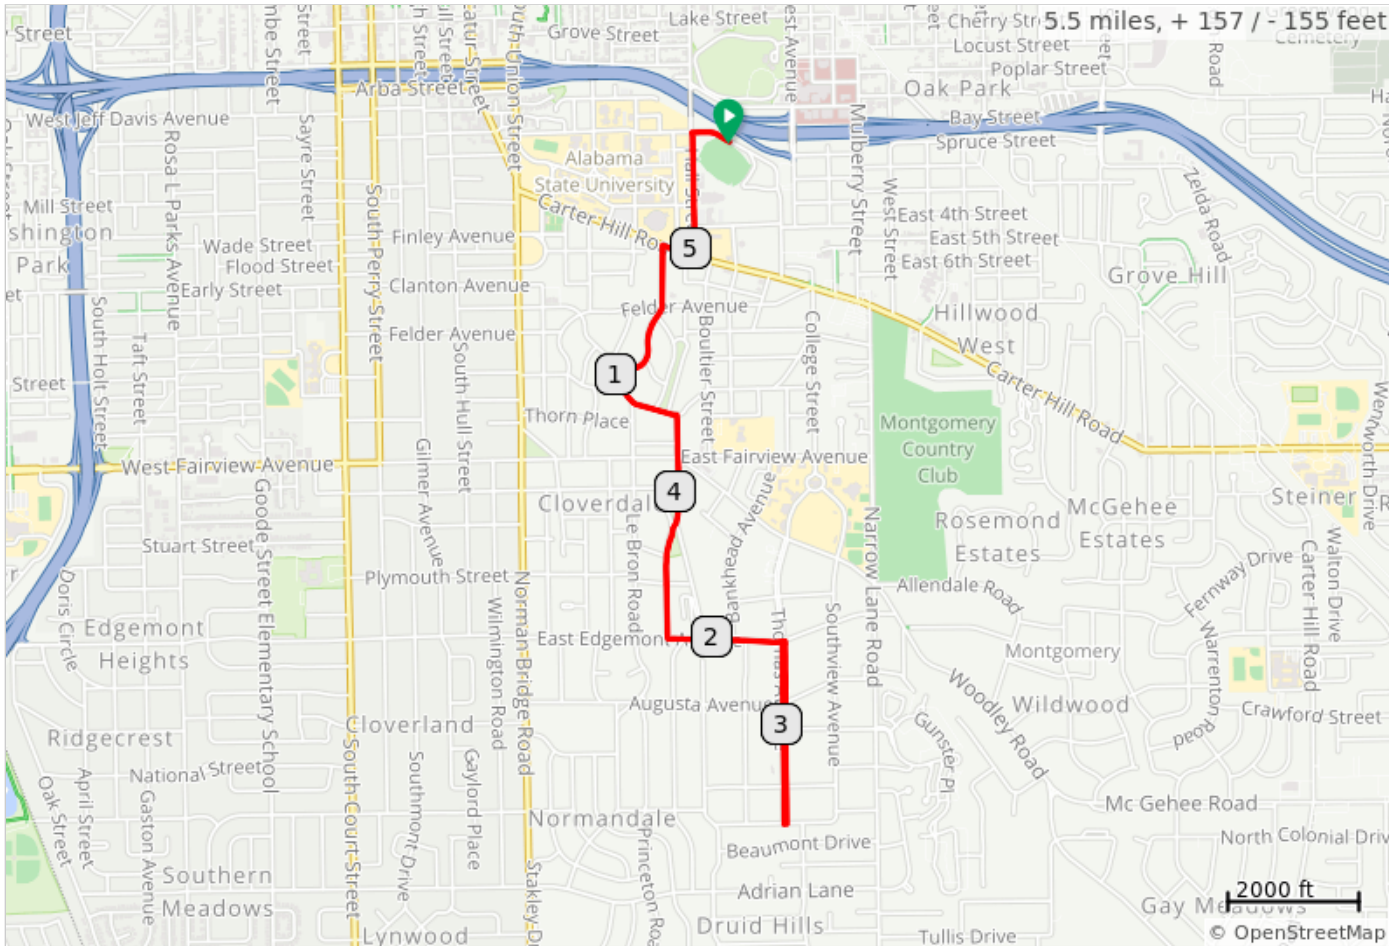

2021 Glassner Historic Neighborhood Ramble

5.5 miles, 157 feet of climbing
** Follow BLUE & PINK road markings **

Start at the new ASU football stadium and go South to Old Cloverdale