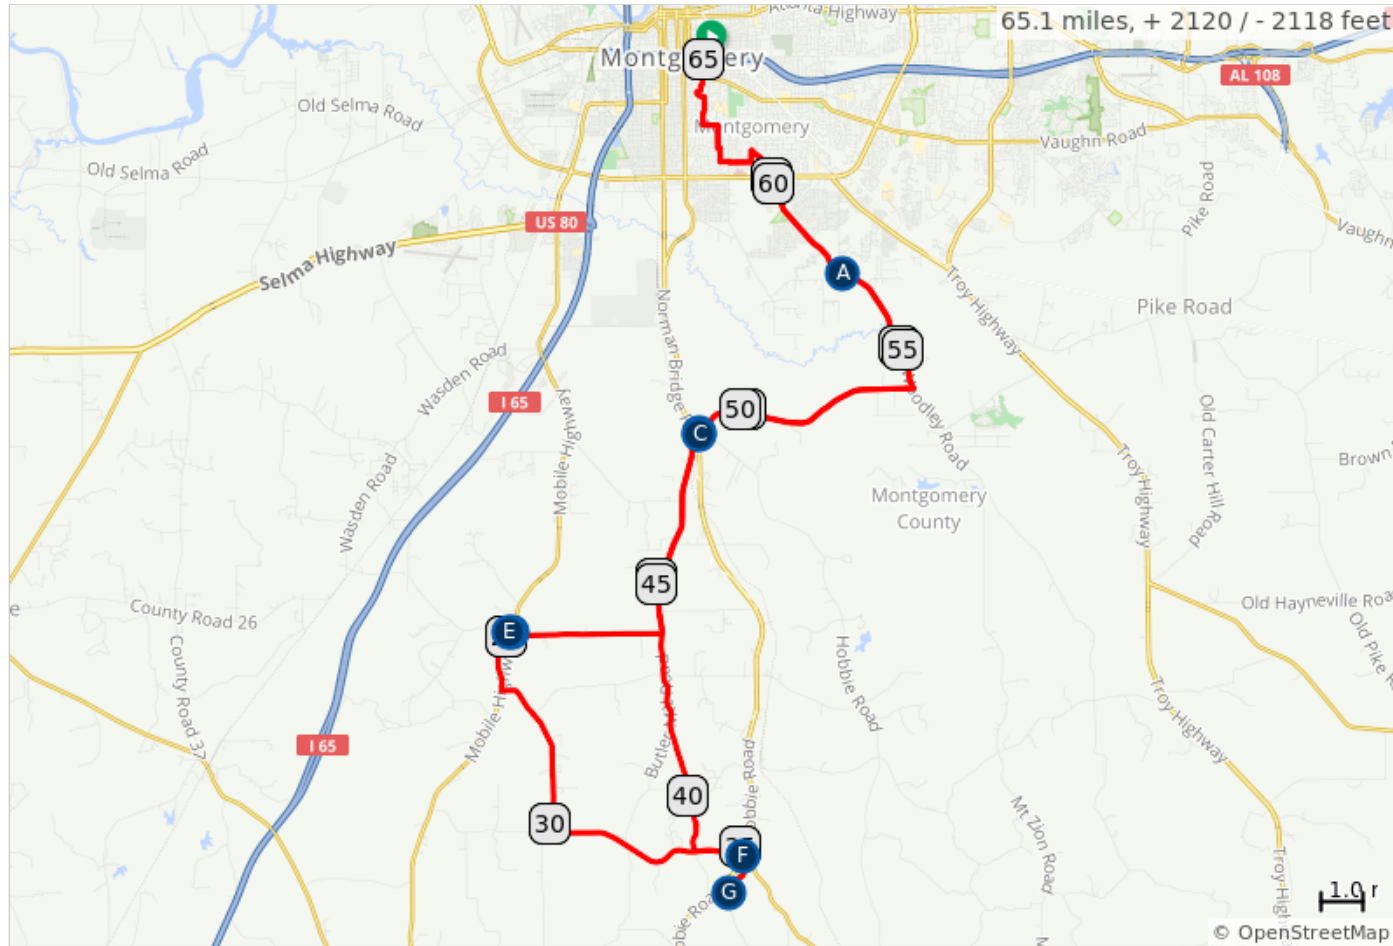

2021 Glassner Mad Metric

65.1 miles, 2,120 feet of climbing
 ** Follow GREEN & PINK road markings. **

Start @ the new ASU football stadium & go South to Pintlala

5 REST STOPS, 5 Stores
 RS1 @ 7.7 (Covenant Ministries)
 RS2 @ 16.3 (Snowdown UMC, 8.6 from RS1)
 RS3 @ 24.7 (Pintlala Baptist, 8.4 from RS2)
 RS4 @ 36.2 (Pleasant Hill AME Zion, 11.5 from RS3)
 RS5 @ 48.8 (Snowdown UMC, 12.6 from RS4)
 FINISH @ 65.1 (16.3 from RS5)

- A. Rest Stop #1
- B. Rest Stop #2 Church (Going OUT) & #5 (Coming BACK)
- C. Store 1 & 5
- D. Store 2

E.	Rest Stop #3 Church
F.	Store 3 & 4
G.	Rest Stop #4 Church