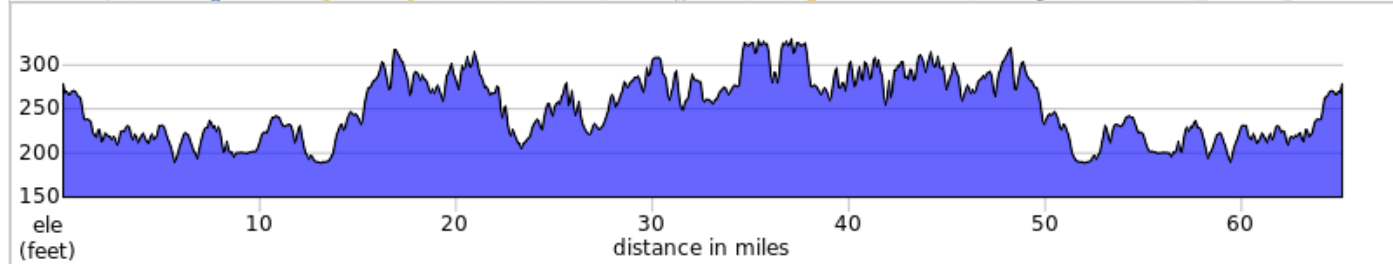

2021 Glassner Mad Metric

65.1 miles, 2,120 feet of climbing
 ** Follow GREEN & PINK road markings. **

Start @ the new ASU football stadium & go South to Pintlala

5 REST STOPS, 5 Stores
 RS1 @ 7.7 (Covenant Ministries)
 RS2 @ 16.3 (Snowdown UMC, 8.6 from RS1)
 RS3 @ 24.7 (Pintlala Baptist, 8.4 from RS2)
 RS4 @ 36.2 (Pleasant Hill AME Zion, 11.5 from RS3)
 RS5 @ 48.8 (Snowdown UMC, 12.6 from RS4)
 FINISH @ 65.1 (16.3 from RS5)

- A. Rest Stop #1
- B. Rest Stop #2 Church (Going OUT) & #5 (Coming BACK)
- C. Store 1 & 5
- D. Store 2

E.	Rest Stop #3 Church
F.	Store 3 & 4
G.	Rest Stop #4 Church