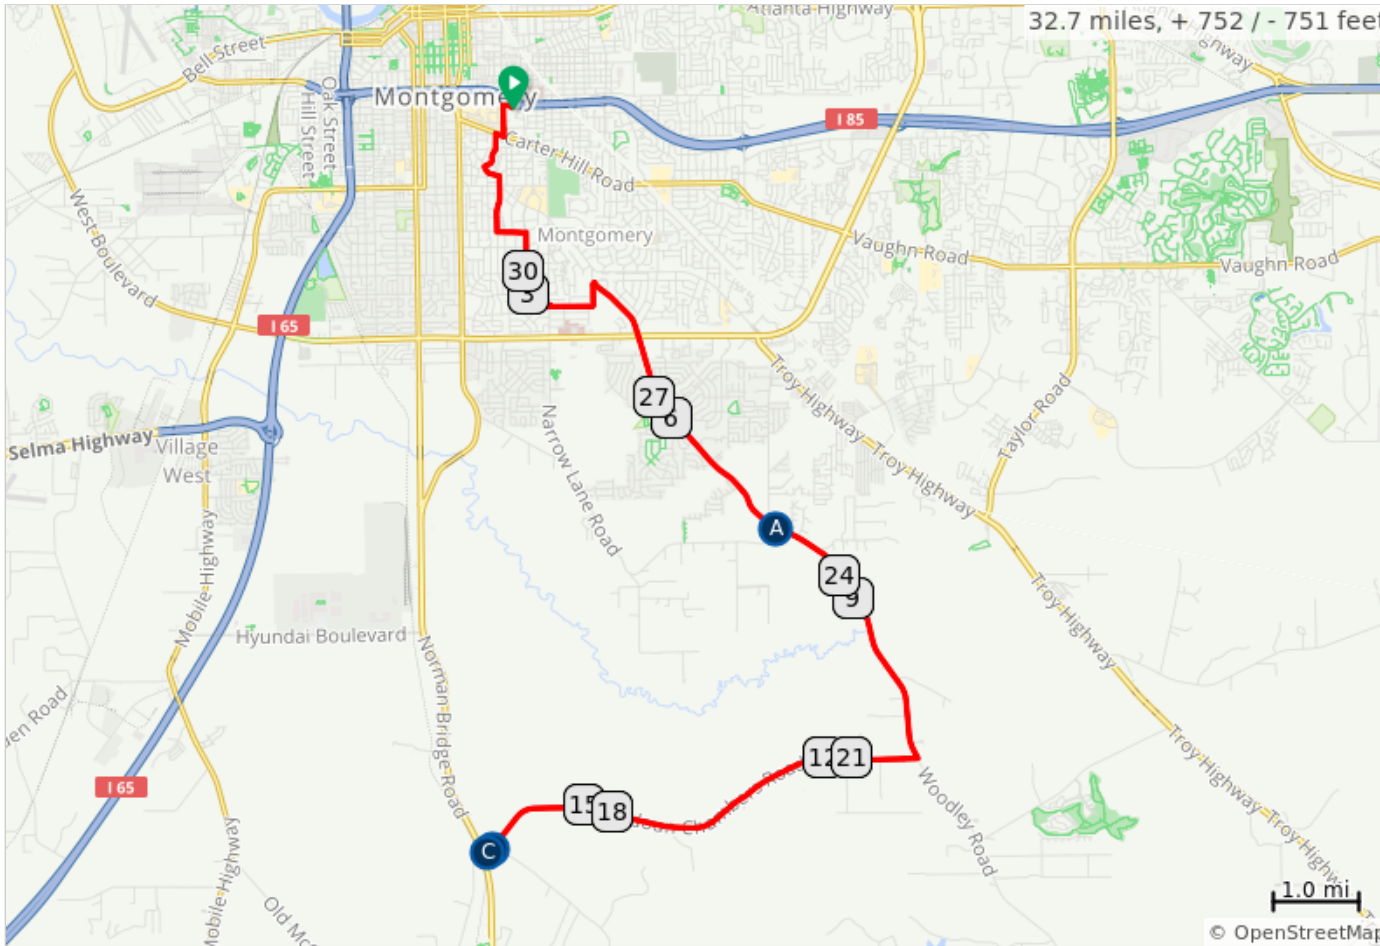

2021 Glassner Smell the Roses

32.7 miles, 746 feet of climbing
 ** Follow YELLOW & PINK road markings **

Start at the new ASU football stadium and go South to Pintlala

3 REST STOPS, 1 Store Stop
 RS1 @ 7.7 (Covenant Ministries)
 RS2 @ 16.3 (Snowdown UMC, 8.6 from RS1)
 RS3 @ 24.9 (Covenant Ministries, 8.6 from RS2)
 FINISH @ 32.7 (7.8 miles from RS3)

- A. Rest Stop 1 & 3 Church
- B. Rest Stop 2 Church
- C. Store Stop 1