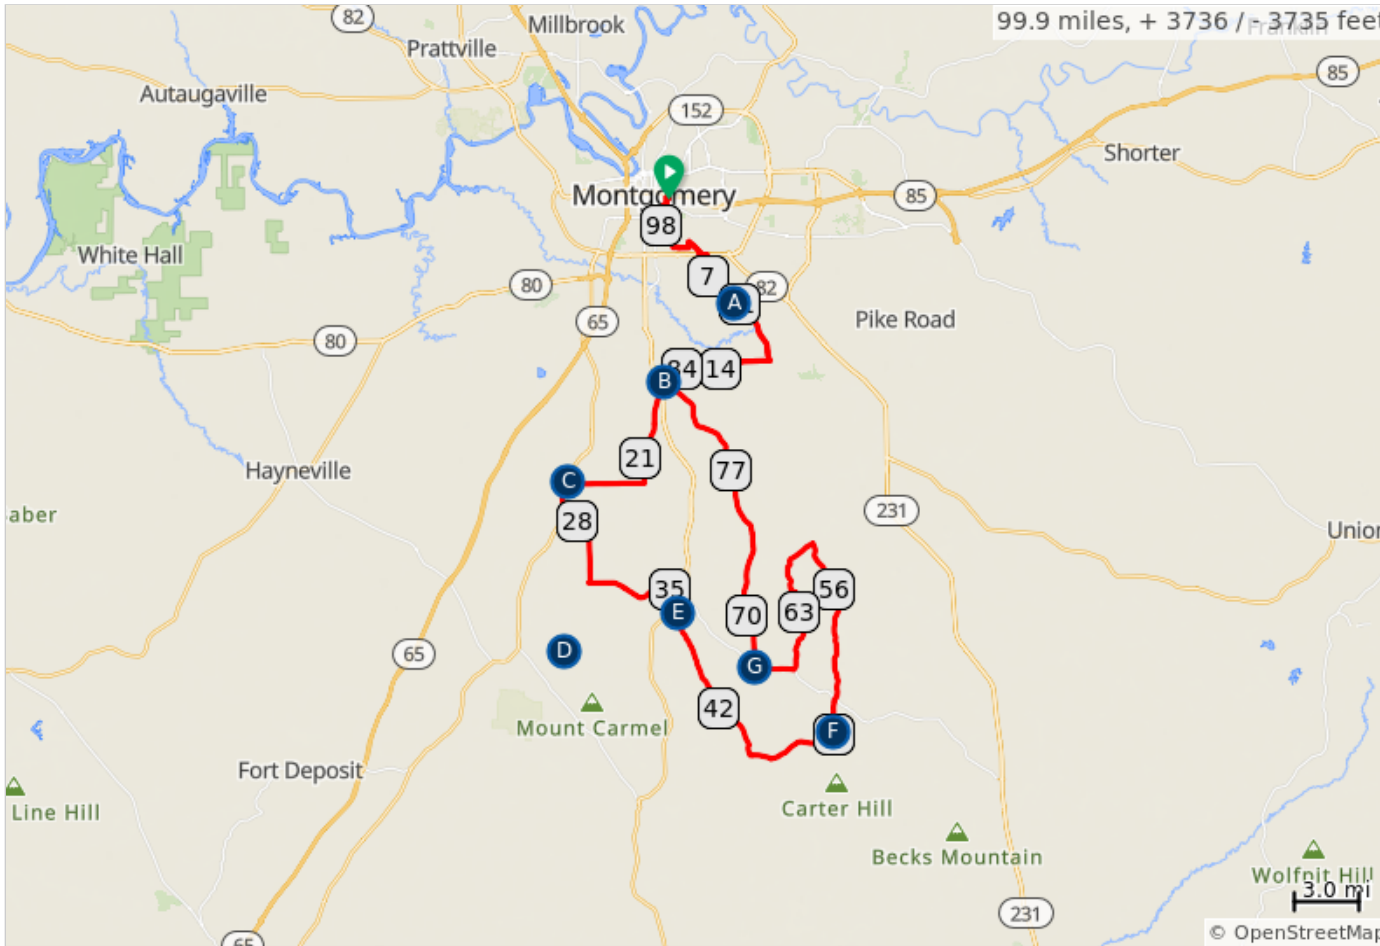

2023 Glassner Capital City 100 - 100

99.9 miles
 3,736 feet of climbing
 ** Follow WHITE & PINK road markings **

Start at the new ASU football stadium and go South to Snowdown

- 7 REST STOP
- RS1 @ 8.5 (Covenant Ministries)
 - RS2 @ 17.1 (Snoudown UMC, 8.6 from RS1)
 - RS3 @ 25.5 (Pintlala Baptist, 8.4 from RS2)
 - RS4 @ 36.9 (Pleasant Hill AME Zion, 11.4 from RS3)
 - RS5 @ 49.3 (Friendship Baptist, 12.4 from RS4)
 - RS6 @ 67.6 (Ramer UMC, 18.3 from RS5)
 - RS7 @ 82.7 (Snowdown UMC, 15.1 from RS6)
- FINISH @ 99.9 (17.2 miles from RS7)

A. Rest Stop #1