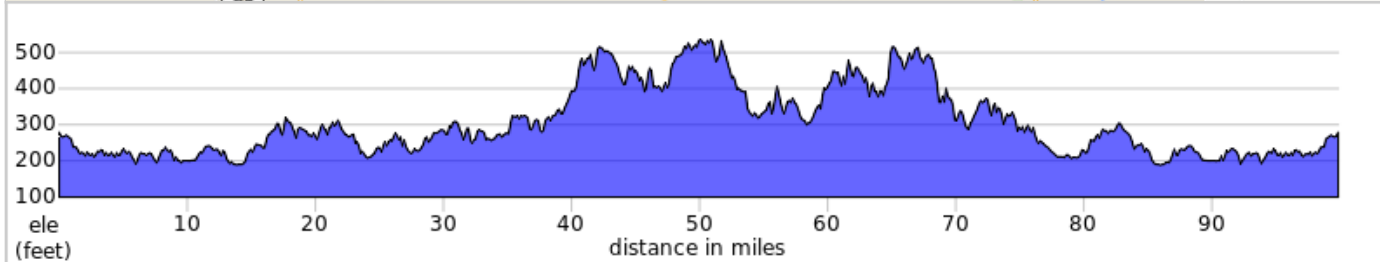

2023 Glassner Capital City 100 - 100

99.9 miles
 3,736 feet of climbing
 ** Follow WHITE & PINK road markings **

Start at the new ASU football stadium and go South to Snowdown

- 7 REST STOP
- RS1 @ 8.5 (Covenant Ministries)
 - RS2 @ 17.1 (Snoudown UMC, 8.6 from RS1)
 - RS3 @ 25.5 (Pintlala Baptist, 8.4 from RS2)
 - RS4 @ 36.9 (Pleasant Hill AME Zion, 11.4 from RS3)
 - RS5 @ 49.3 (Friendship Baptist, 12.4 from RS4)
 - RS6 @ 67.6 (Ramer UMC, 18.3 from RS5)
 - RS7 @ 82.7 (Snowdown UMC, 15.1 from RS6)
- FINISH @ 99.9 (17.2 miles from RS7)

A. Rest Stop #1